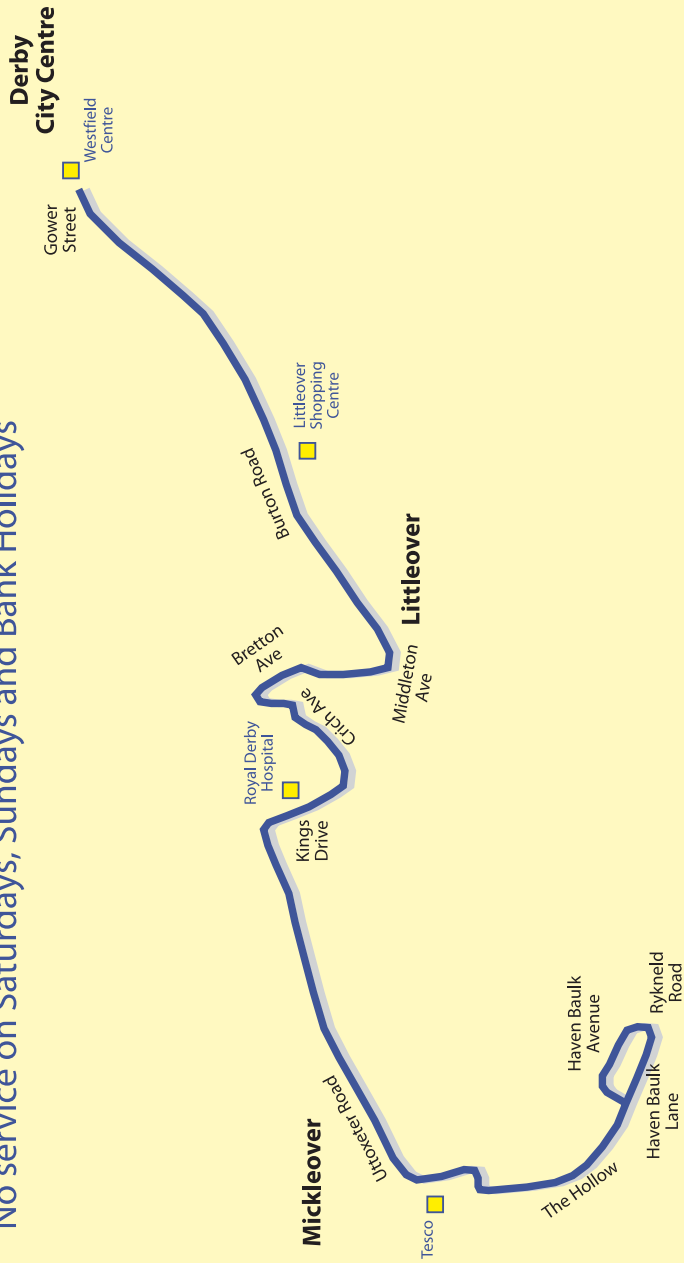

Derby - Littleover - Mickleover - Haven Baulk Avenue

SERVICE 35 MONDAYS TO FRIDAYS

This service is 'Hail & Ride' on sections of route from Middleton Avenue to Kings Drive and from Kipling Drive to Haven Baulk Avenue

City Centre, Gower Street	10.00	12.30	13.30
Littleover, Burton Road/ Park Lane	10.07	12.37	13.37
Constable Lane	10.13	12.43	13.43
Mickleover, Uttoxeter Road/Cavendish Way	10.20	12.50	13.50
The Hollow (A516 Bridge)	10.22	12.52	13.52
Haven Baulk Avenue	10.25	12.55	13.55
Haven Baulk Avenue	9.30	13.00	14.00
The Hollow (A516 Bridge)	9.33	13.03	14.03
Mickleover, Uttoxeter Road/Cavendish Way	9.35	13.05	14.05
Constable Lane	9.40	13.10	14.10
Littleover, Burton Road/ Park Lane	9.44	13.15	14.15
City Centre, Gower Street	9.55	13.25	14.25

No service on Saturdays, Sundays and Bank Holidays