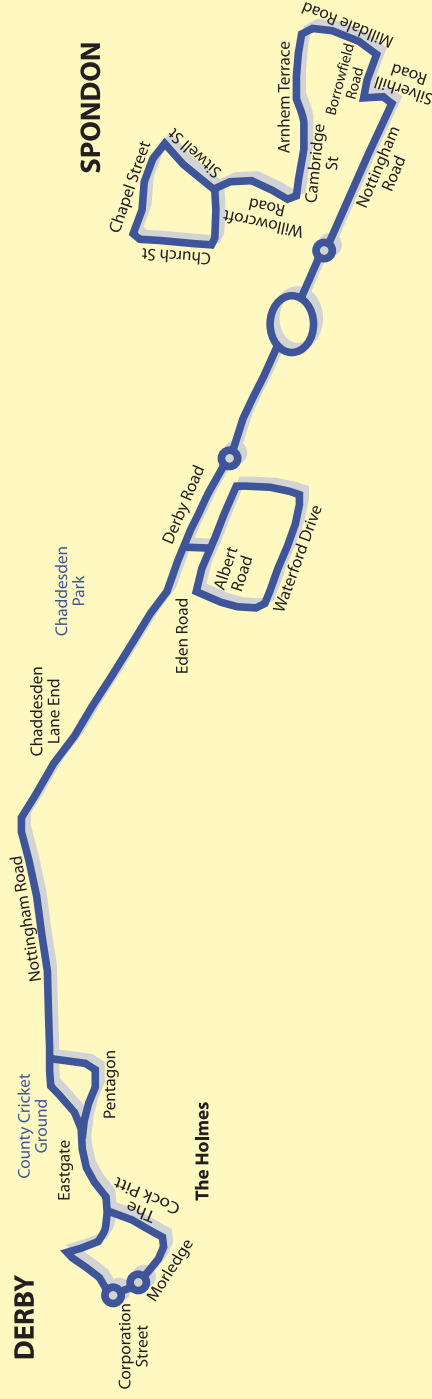

Derby - Chaddesden - Waterford Drive - Spondon

SERVICE 19 MONDAYS TO FRIDAYS

City Centre, Corporation Street	10.05	12.30	13.30
Chaddesden, Lane End	10.11	12.36	13.36
Waterford Drive/Cavan Drive	10.15	12.40	13.40
Arnhem Terrace/Edmund Road	10.20	12.47	13.47
Spondon, Sitwell Street	10.25	12.50	13.50
Willowcroft Road	9.30	12.55	13.55
Arnhem Terrace/Edmund Road	9.32	12.57	13.57
Nottingham Road/Anglers Lane	9.35	13.00	14.00
Waterford Drive/Cavan Drive	9.42	13.07	14.07
Chaddesden, Lane End	9.46	13.11	14.11
City Centre, Corporation Street	9.53	13.18	14.18

No service on Saturdays, Sundays and Bank Holidays